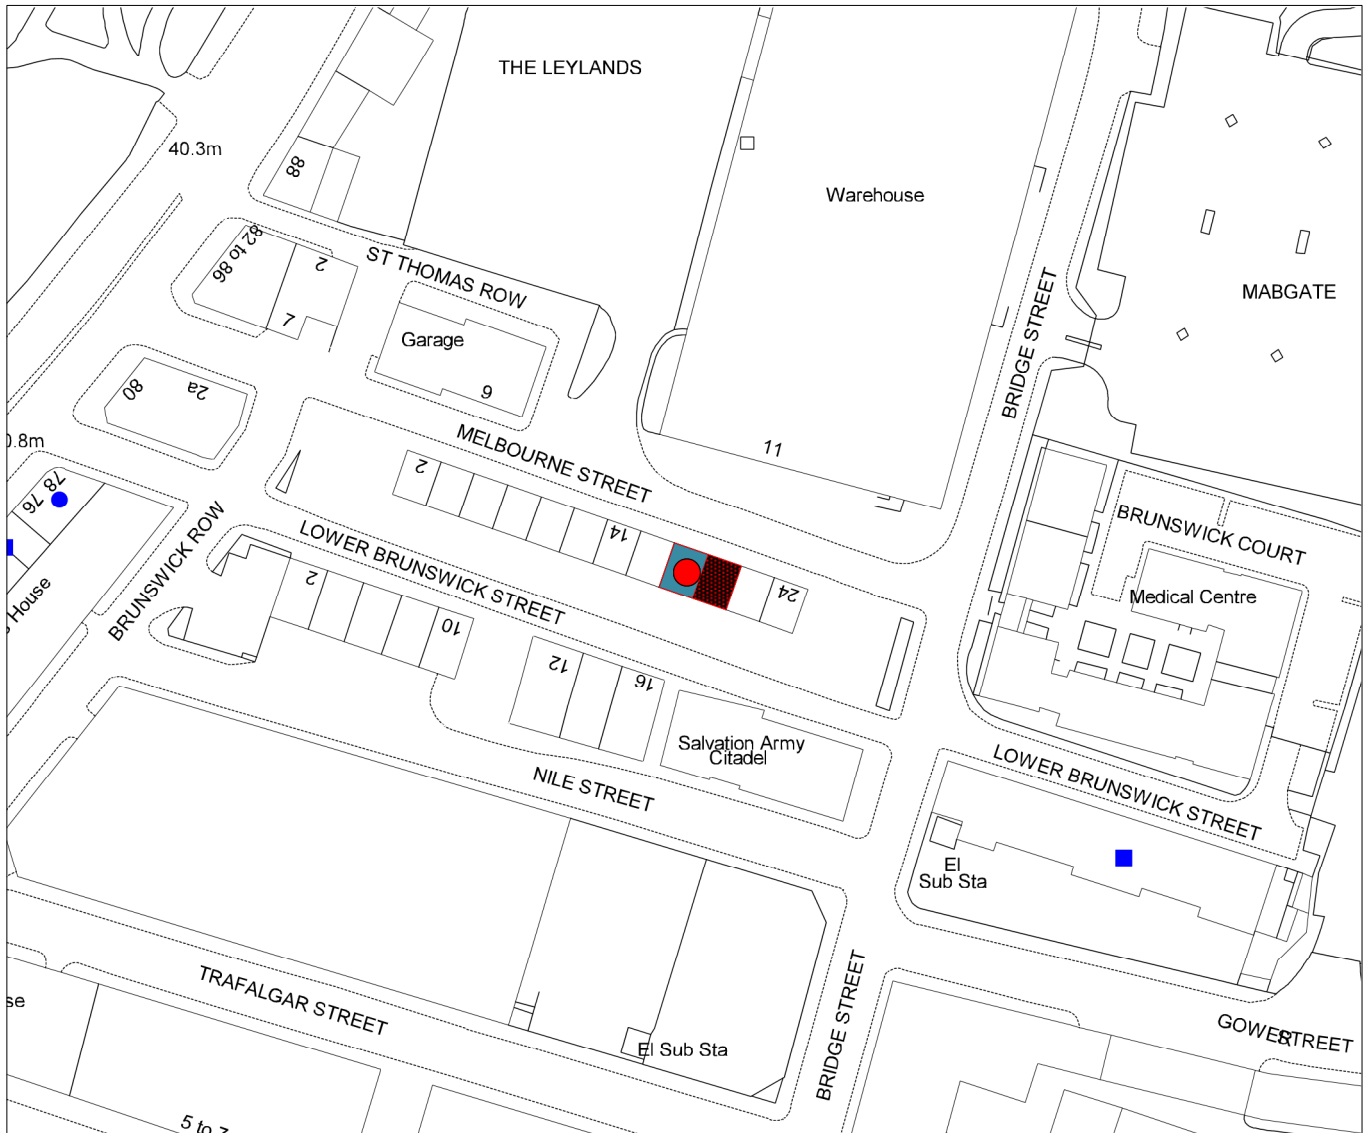

### Melbourne Street Community Studio, 18-20 Melbourne Street, Leeds, LS2

This map is based upon the Ordnance Survey's Digital Data with the Permission of the Ordnance Survey on behalf of the Controller of Her Majesty's Stationary Office